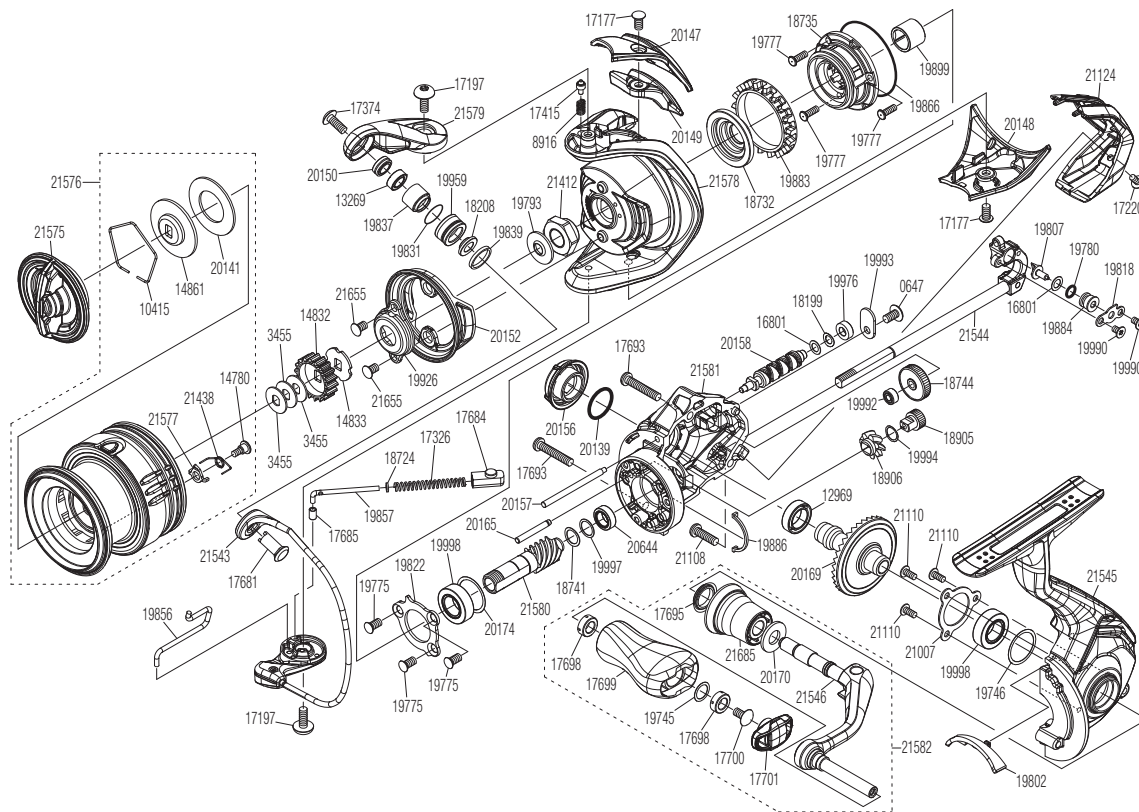

SHIMANO

ULTEGRA SA-RB

ULT-1000

Please note that the number of adjusting washers may not always be the same as shown in the exploded views.

(51SF52B010X)

Please note that your actions take full responsibility when you take it apart.